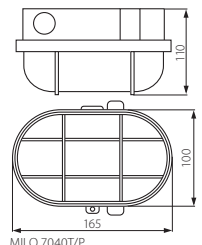

## MILO / HERMI

MILO 7040T

MILO 7040T/P

HERMI 7063NB

MILO 7040T

MILO 7040T/P

HERMI 7063NB

- ▶ MILO: base: plastic / lampshade: glass / lampshade cover MILO 7040T: wire / lampshade cover MILO 7040T/P: plastic
- ▶ HERMI: base: bakelite / lampshade: glass / lampshade cover: wire