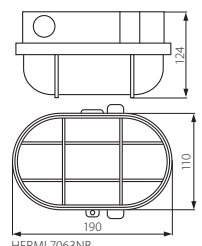

## MILO / HERMI

MILO 7040T

MILO 7040T/P

HERMI 7063NB

MILO 7040T

MILO 7040T/P

HERMI 7063NB

- ▶ MILO: base: plastic / lampshade: glass / lampshade cover MILO 7040T: wire / lampshade cover MILO 7040T/P: plastic
- ▶ HERMI: base: bakelite / lampshade: glass / lampshade cover: wire