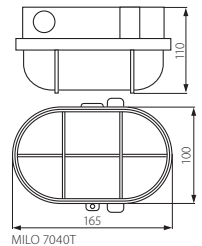

## MILO / HERMI

MILO 7040T

MILO 7040T/P

HERMI 7063NB

MILO 7040T

MILO 7040T/P

HERMI 7063NB

- ▶ MILO: base: plastic / lampshade: glass / lampshade cover MILO 7040T: wire / lampshade cover MILO 7040T/P: plastic
- ▶ HERMI: base: bakelite / lampshade: glass / lampshade cover: wire