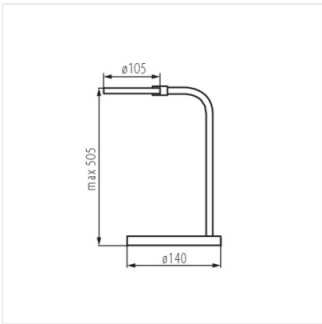

FOLLO LED

LED desk lamp

[V] 220-240 AC	[Hz] 50/60	[W] 6	[lm] 340	[°] 95	[h] ≥12000
[h] 20000	Tc [K] 3000	Ra ≥80	SMD	IP 20	[m] 0,1m
[°] 360	[°] 360	[m] 1.8	CE	EAC	

28790	FOLLO LED W	white
28791	FOLLO LED B	black

- Enclosure material: plastic
- Lampshade material: plastic

FOLLO LED

LED desk lamp

FOLLO LED W

FOLLO LED B

FOLLO LED