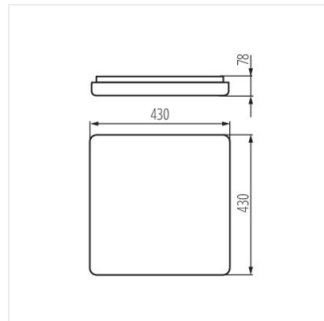

- Gehäusematerial: Stahl
- Material Diffusor: Kunststoff

BIGGE LED

LED- Deckenleuchte

BIGGE LED 42W-NW-O

BIGGE LED 42W-WW-L

BIGGE LED 42W-O

BIGGE LED 42W-L