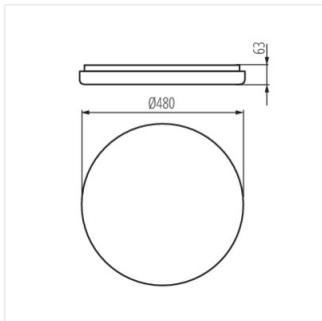

BIGGE LED

LED- Deckenleuchte

BIGGE LED 42W-NW-O

					
BIGGE LED 42W-NW-O	28721	42	2700	4000	120
BIGGE LED 42W-WW-L	28722	42	2700	3000	120
BIGGE LED 42W-WW-O	28720	42	2700	3000	120
BIGGE LED 42W-NW-L	28723	42	2700	4000	120

- Gehäusematerial: Stahl
- Material Diffusor: Kunststoff

BIGGE LED

LED- Deckenleuchte

BIGGE LED 42W-NW-O

BIGGE LED 42W-WW-L

BIGGE LED 42W-O

BIGGE LED 42W-L