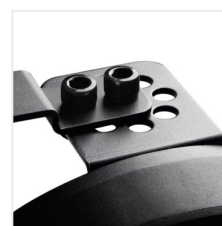

## HB MASTER LED

High-bay LED light fitting

[V] 220-240 AC	[Hz] 50/60	cos φ 0.9	[°] 120	[h] ≥15000	[h] 50000	Tc [K] 4000
ellipse ≤ 6x Mackdam	Ra ≥80	SMD			IP 65	
[°C] -30+40		IK 08		[m] 0.4	[mm²] 1	
1m		CE	EAC			