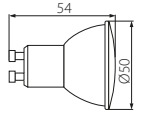

TEZI LED 3,5W
TEZI LED 4,5W
TEZI LED 6W