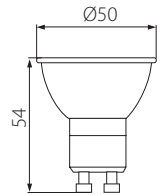

LED Leuchten
LED lamps
Lampes LED

FULLED GU10

FULLED GU10