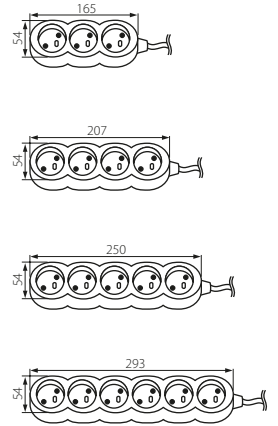

LUNGA

LUNGA 3 3G1.0X1.4M

LUNGA 4 3G1.0X1.4M

LUNGA 5 3G1.0X1.4M

LUNGA 6 3G1.0X1.4M

Kanlux

Model	Part No.	Length	Outlets
LUNGA 3 3G1.0X1.4M	25950	1,4m	3x 2P+T/2P+E
LUNGA 3 3G1.0X3M	26500	3m	3x 2P+T/2P+E
LUNGA 3 3G1.0X5M	26501	5m	3x 2P+T/2P+E
LUNGA 4 3G1.0X1.4M	25951	1,4m	4x 2P+T/2P+E
LUNGA 4 3G1.0X3M	26502	3m	4x 2P+T/2P+E
LUNGA 4 3G1.0X5M	26503	5m	4x 2P+T/2P+E
LUNGA 5 3G1.0X1.4M	25952	1,4m	5x 2P+T/2P+E
LUNGA 5 3G1.0X3M	26504	3m	5x 2P+T/2P+E
LUNGA 5 3G1.0X5M	26505	5m	5x 2P+T/2P+E
LUNGA 6 3G1.0X1.4M	25953	1,4m	6x 2P+T/2P+E
LUNGA 6 3G1.0X3M	26506	3m	6x 2P+T/2P+E
LUNGA 6 3G1.0X5M	26507	5m	6x 2P+T/2P+E

DE
 weiß
 Gehäuse: Kunststoff

EN
 white
 housing: plastic

FR
 blanc
 boîtier : plastique