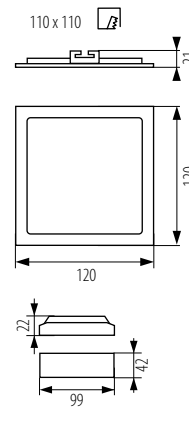

KATRO N LED 6W
KATRO N LED 12W
KATRO N LED 18W
KATRO N LED 24W

KATRO N LED...SR

KATRO N LED...W

KATRO N LED...SN

KATRO N LED 6W

KATRO N LED 12W

KATRO N LED 18W

KATRO N LED 24W

Kanlux

KATRO N LED	Part No.	Power [W]	Color Temp [K]	Light Output [lm]
KATRO N LED 6W-NW-SN	22522	6W	4000 K	350
KATRO N LED 6W-NW-SR	25810	6W	4000 K	350
KATRO N LED 6W-NW-W	25811	6W	4000 K	350
KATRO N LED 6W-WW-SN	22523	6W	3000 K	350
KATRO N LED 6W-WW-SR	25812	6W	3000 K	350
KATRO N LED 6W-WW-W	25813	6W	3000 K	350
KATRO N LED 12W-NW-SN	22524	12W	4000 K	800
KATRO N LED 12W-NW-SR	25814	12W	4000 K	800
KATRO N LED 12W-NW-W	25815	12W	4000 K	800
KATRO N LED 12W-WW-SN	22525	12W	3000 K	750
KATRO N LED 12W-WW-SR	25816	12W	3000 K	750
KATRO N LED 12W-WW-W	25817	12W	3000 K	750
KATRO N LED 18W-NW-SN	22526	18W	4000 K	1260
KATRO N LED 18W-NW-SR	25818	18W	4000 K	1260
KATRO N LED 18W-NW-W	25819	18W	4000 K	1260
KATRO N LED 18W-WW-SN	22527	18W	3000 K	1200
KATRO N LED 18W-WW-SR	25820	18W	3000 K	1200
KATRO N LED 18W-WW-W	25821	18W	3000 K	1200
KATRO N LED 24W-NW-SN	22528	24W	4000 K	1700
KATRO N LED 24W-NW-SR	25822	24W	4000 K	1700
KATRO N LED 24W-NW-W	25823	24W	4000 K	1700
KATRO N LED 24W-WW-SN	22529	24W	3000 K	1600
KATRO N LED 24W-WW-SR	25824	24W	3000 K	1600
KATRO N LED 24W-WW-W	25825	24W	3000 K	1600