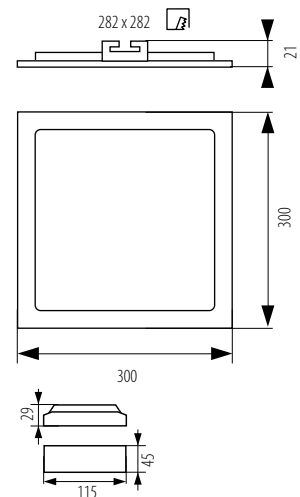

KATRO N LED 6W
KATRO N LED 12W
KATRO N LED 18W
KATRO N LED 24W

KATRO N LED...SR

KATRO N LED...W

KATRO N LED...SN

KATRO N LED 6W

KATRO N LED 12W

KATRO N LED 18W

KATRO N LED 24W

Kanlux

KATRO N LED	Part No.	Power [W]	Color Temp [K]	Light Output [lm]
KATRO N LED 6W-NW-SN	22522	6W	4000 K	350
KATRO N LED 6W-NW-SR	25810	6W	4000 K	350
KATRO N LED 6W-NW-W	25811	6W	4000 K	350
KATRO N LED 6W-WW-SN	22523	6W	3000 K	350
KATRO N LED 6W-WW-SR	25812	6W	3000 K	350
KATRO N LED 6W-WW-W	25813	6W	3000 K	350
KATRO N LED 12W-NW-SN	22524	12W	4000 K	800
KATRO N LED 12W-NW-SR	25814	12W	4000 K	800
KATRO N LED 12W-NW-W	25815	12W	4000 K	800
KATRO N LED 12W-WW-SN	22525	12W	3000 K	750
KATRO N LED 12W-WW-SR	25816	12W	3000 K	750
KATRO N LED 12W-WW-W	25817	12W	3000 K	750
KATRO N LED 18W-NW-SN	22526	18W	4000 K	1260
KATRO N LED 18W-NW-SR	25818	18W	4000 K	1260
KATRO N LED 18W-NW-W	25819	18W	4000 K	1260
KATRO N LED 18W-WW-SN	22527	18W	3000 K	1200
KATRO N LED 18W-WW-SR	25820	18W	3000 K	1200
KATRO N LED 18W-WW-W	25821	18W	3000 K	1200
KATRO N LED 24W-NW-SN	22528	24W	4000 K	1700
KATRO N LED 24W-NW-SR	25822	24W	4000 K	1700
KATRO N LED 24W-NW-W	25823	24W	4000 K	1700
KATRO N LED 24W-WW-SN	22529	24W	3000 K	1600
KATRO N LED 24W-WW-SR	25824	24W	3000 K	1600
KATRO N LED 24W-WW-W	25825	24W	3000 K	1600