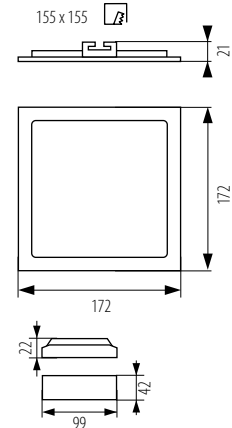

KATRO N LED 6W
KATRO N LED 12W
KATRO N LED 18W
KATRO N LED 24W

KATRO N LED...SR

KATRO N LED...W

KATRO N LED...SN

KATRO N LED 6W

KATRO N LED 12W

KATRO N LED 18W

KATRO N LED 24W

Kanlux

KATRO N LED	Part No.	Power [W]	Color Temp [K]	Light Output [lm]
KATRO N LED 6W-NW-SN	22522	6W	4000 K	350
KATRO N LED 6W-NW-SR	25810	6W	4000 K	350
KATRO N LED 6W-NW-W	25811	6W	4000 K	350
KATRO N LED 6W-WW-SN	22523	6W	3000 K	350
KATRO N LED 6W-WW-SR	25812	6W	3000 K	350
KATRO N LED 6W-WW-W	25813	6W	3000 K	350
KATRO N LED 12W-NW-SN	22524	12W	4000 K	800
KATRO N LED 12W-NW-SR	25814	12W	4000 K	800
KATRO N LED 12W-NW-W	25815	12W	4000 K	800
KATRO N LED 12W-WW-SN	22525	12W	3000 K	750
KATRO N LED 12W-WW-SR	25816	12W	3000 K	750
KATRO N LED 12W-WW-W	25817	12W	3000 K	750
KATRO N LED 18W-NW-SN	22526	18W	4000 K	1260
KATRO N LED 18W-NW-SR	25818	18W	4000 K	1260
KATRO N LED 18W-NW-W	25819	18W	4000 K	1260
KATRO N LED 18W-WW-SN	22527	18W	3000 K	1200
KATRO N LED 18W-WW-SR	25820	18W	3000 K	1200
KATRO N LED 18W-WW-W	25821	18W	3000 K	1200
KATRO N LED 24W-NW-SN	22528	24W	4000 K	1700
KATRO N LED 24W-NW-SR	25822	24W	4000 K	1700
KATRO N LED 24W-NW-W	25823	24W	4000 K	1700
KATRO N LED 24W-WW-SN	22529	24W	3000 K	1600
KATRO N LED 24W-WW-SR	25824	24W	3000 K	1600
KATRO N LED 24W-WW-W	25825	24W	3000 K	1600