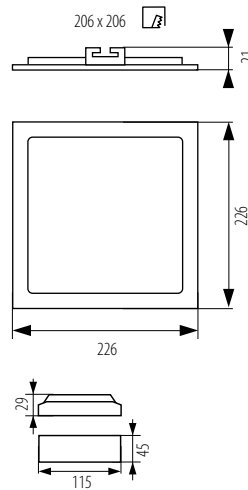

KATRO N LED 6W
KATRO N LED 12W
KATRO N LED 18W
KATRO N LED 24W

KATRO N LED...SR

KATRO N LED...W

KATRO N LED...SN

KATRO N LED 6W

KATRO N LED 12W

KATRO N LED 18W

KATRO N LED 24W

Kanlux

KATRO N LED	Part No.	Power [W]	Color Temp [K]	Light Output [lm]
KATRO N LED 6W-NW-SN	22522	6W	4000 K	350
KATRO N LED 6W-NW-SR	25810	6W	4000 K	350
KATRO N LED 6W-NW-W	25811	6W	4000 K	350
KATRO N LED 6W-WW-SN	22523	6W	3000 K	350
KATRO N LED 6W-WW-SR	25812	6W	3000 K	350
KATRO N LED 6W-WW-W	25813	6W	3000 K	350
KATRO N LED 12W-NW-SN	22524	12W	4000 K	800
KATRO N LED 12W-NW-SR	25814	12W	4000 K	800
KATRO N LED 12W-NW-W	25815	12W	4000 K	800
KATRO N LED 12W-WW-SN	22525	12W	3000 K	750
KATRO N LED 12W-WW-SR	25816	12W	3000 K	750
KATRO N LED 12W-WW-W	25817	12W	3000 K	750
KATRO N LED 18W-NW-SN	22526	18W	4000 K	1260
KATRO N LED 18W-NW-SR	25818	18W	4000 K	1260
KATRO N LED 18W-NW-W	25819	18W	4000 K	1260
KATRO N LED 18W-WW-SN	22527	18W	3000 K	1200
KATRO N LED 18W-WW-SR	25820	18W	3000 K	1200
KATRO N LED 18W-WW-W	25821	18W	3000 K	1200
KATRO N LED 24W-NW-SN	22528	24W	4000 K	1700
KATRO N LED 24W-NW-SR	25822	24W	4000 K	1700
KATRO N LED 24W-NW-W	25823	24W	4000 K	1700
KATRO N LED 24W-WW-SN	22529	24W	3000 K	1600
KATRO N LED 24W-WW-SR	25824	24W	3000 K	1600
KATRO N LED 24W-WW-W	25825	24W	3000 K	1600