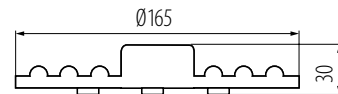

# MOD LED

MOD 12W LED-NW

MOD 20W LED-NW

MOD 12W LED-WW

MOD 20W LED-WW

220-240V~  
50/60Hz

[°]  
170

2 x 0,75mm<sup>2</sup>  
13 cm