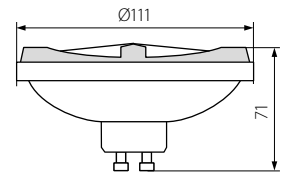

LED Leuchten
LED lamps
Lampes LED

ES-111 REF LED

ES-111 REF LED

220-240V~ 50/60Hz	
12 W	A
GU10	12 kWh/1000h
24	
17500 (h)	ERC
≥15000	CE

Kanlux

ES-111 REF LED-WW	25420	2700	680	460	53
ES-111 REF LED-CW	25421	6000	730	490	55