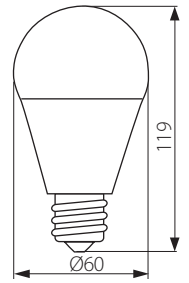

E27

LED SMD

LED technology

RAPID HI

RAPID HI LED E27

LED Leuchten
LED lamps
Lampes LED