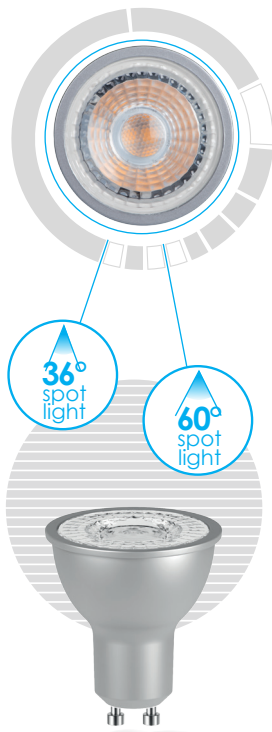

GU10

LED SMD

LED technology

PRO GU10 LED

LED Leuchten
LED lamps
Lampes LED

PRO GU10 LED

220-240V~50/60Hz

Ei A+

7 kWh/1000h

25000 h

≥15000

EAC

CE

Kanlux

Model	Code	W	Tc [K]	ELIPSE	Beam angle [lm]	Beam angle [°]
PRO GU10 LED 7WS3-WW	24670	7-45	2700	560	500	36
PRO GU10 LED 7WS3-NW	24671	7-47	4000	580	520	36
PRO GU10 LED 7WS3-CW	24672	7-48	6500	600	550	36
PRO GU10 LED-7WS6-WW	24673	7-45	2700	560	470	60
PRO GU10 LED-7WS6-NW	24674	7-47	4000	580	490	60
PRO GU10 LED-7WS6-CW	24675	7-48	6500	600	500	60