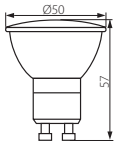

LED Leuchten
LED lamps
Lampes LED

PRO GU10 LED