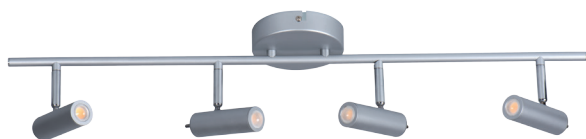

TUME LED

320°

90°

TUME LED EL-10

TUME LED EL-20

TUME LED EL-30

TUME LED EL-40

Kanlux

		[W]	[lm]
TUME LED EL-10	24450	6	500
TUME LED EL-20	24451	2 x 6	2 x 500
TUME LED EL-30	24452	3 x 6	3 x 500
TUME LED EL-40	24453	4 x 6	4 x 500

220-240V~
50/60Hz

[°]
65

3000

IP
20

EAC

CE