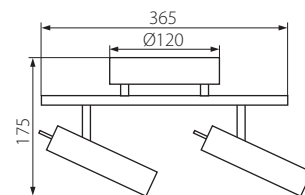

Kanlux

		[W]	[lm]
TUME LED EL-10	24450	6	500
TUME LED EL-20	24451	2 x 6	2 x 500
TUME LED EL-30	24452	3 x 6	3 x 500
TUME LED EL-40	24453	4 x 6	4 x 500

220-240V~
50/60Hz

[°]
65

3000

IP
20

EAC

CE