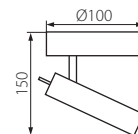

TUME LED

320°

90°

TUME LED EL-10

TUME LED EL-20

TUME LED EL-30

TUME LED EL-40

Kanlux