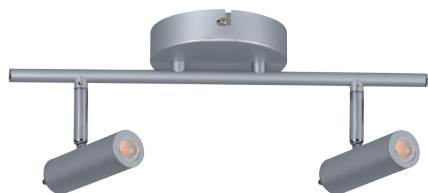

TUME LED

320°

90°

TUME LED EL-10

TUME LED EL-20

TUME LED EL-30

TUME LED EL-40

Kanlux

		[W]	[lm]
TUME LED EL-10	24450	6	500
TUME LED EL-20	24451	2 x 6	2 x 500
TUME LED EL-30	24452	3 x 6	3 x 500
TUME LED EL-40	24453	4 x 6	4 x 500

220-240V~
50/60Hz

[°]
65

3000

IP
20

EAC

CE