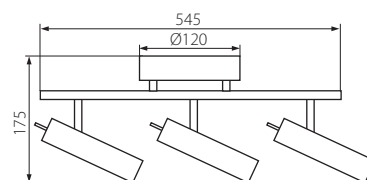

Kanlux

		[W]	[lm]
TUME LED EL-10	24450	6	500
TUME LED EL-20	24451	2 x 6	2 x 500
TUME LED EL-30	24452	3 x 6	3 x 500
TUME LED EL-40	24453	4 x 6	4 x 500

220-240V~
50/60Hz

[°]
65

3000

IP
20

EAC

CE