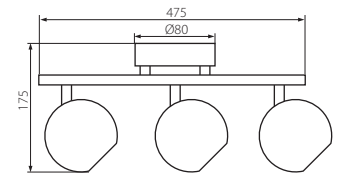

RANVI

320°

90°

RANVI LED EL-10

RANVI LED EL-10

RANVI LED EL-20

RANVI LED EL-20

RANVI LED EL-30

ERC

CE

Kanlux

[W]

Model	Part Number	Power [W]
RANVI LED EL-10	24430	5
RANVI LED EL-20	24431	2 x 5
RANVI LED EL-30	24432	3 x 5
RANVI LED EL-40	24433	4 x 5

DE
 Chrom
 Sockel: Stahlblech / Glocke: Kunststoff

EN
 chrome
 base plate: steel sheet / diffuser: plastic

FR
 chrome
 embase: tôle d'acier / vasque: plastique