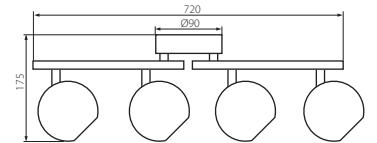

RANVI LED EL-40