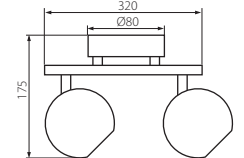

RANVI

320°

90°

RANVI LED EL-10

RANVI LED EL-10

RANVI LED EL-20

RANVI LED EL-20

RANVI LED EL-30

ERC

CE

Kanlux

[W]

Model	Part Number	Power [W]
RANVI LED EL-10	24430	5
RANVI LED EL-20	24431	2 x 5
RANVI LED EL-30	24432	3 x 5
RANVI LED EL-40	24433	4 x 5

DE
 Chrom
 Sockel: Stahlblech / Glocke: Kunststoff

EN
 chrome
 base plate: steel sheet / diffuser: plastic

FR
 chrome
 embase: tôle d'acier / vasque: plastique