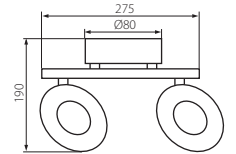

GARNA

320°

90°

GARNA LED EL-10

GARNA LED EL-10

GARNA LED EL-20

GARNA LED EL-20

GARNA LED EL-30

ERC

CE

Kanlux

[W]

Model	Article No.	Power [W]
GARNA LED EL-10	24420	5
GARNA LED EL-20	24421	2 x 5
GARNA LED EL-30	24422	3 x 5
GARNA LED EL-40	24423	4 x 5

DE

Chrom
 Sockel: Stahlblech / Glocke: Kunststoff

EN

chrome
 base plate: steel sheet / diffuser: plastic

FR

chrome
 embase: tôle d'acier / vasque: plastique