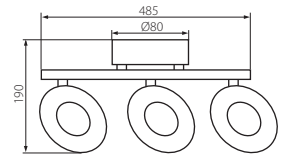

GARNA

320°

90°

GARNA LED EL-10

GARNA LED EL-10

GARNA LED EL-20

GARNA LED EL-20

GARNA LED EL-30

ERC

CE

Kanlux

[W]

Model	Article No.	Power [W]
GARNA LED EL-10	24420	5
GARNA LED EL-20	24421	2 x 5
GARNA LED EL-30	24422	3 x 5
GARNA LED EL-40	24423	4 x 5

DE

Chrom
 Sockel: Stahlblech / Glocke: Kunststoff

EN