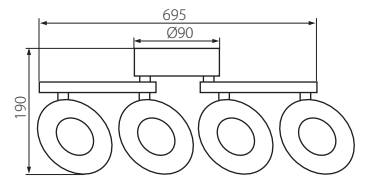

GARNA LED EL-40