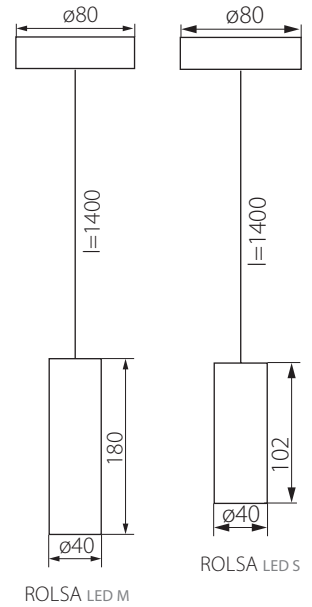

ROLSA LED M-W

ROLSA LED S-B

ROLSA LED M

ROLSA LED S

Kanlux

ROLSA LED M-B	24390	schwarz/ black/ noir	130
ROLSA LED M-W	24391	weiß/ white/ blanc	130
ROLSA LED S-B	24392	schwarz/ black/ noir	180
ROLSA LED S-W	24393	weiß/ white/ blanc	180