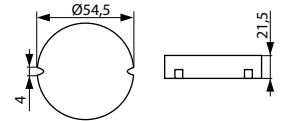

# CIRCO LED 12V DC

CIRCO LED 12V DC 0-10W

CIRCO LED 12V DC 0-15W

**Kanlux**

**PRI**

**SEC**

CIRCO LED 12VDC 0-10W	24240	220-240V; 50/60Hz	12 V DC; max 0,85A
CIRCO LED 12VDC 0-15W	24241	220-240V; 50/60Hz	12 V DC; max 1,25A