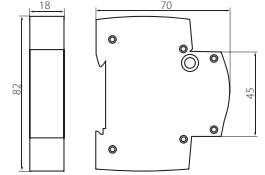

KSG-PL

Empty space modul
Reserve Raummodul

KSGP-1

SYMBOL	INDEX	PACKAGING VERPACKUNG
KSGP-1	23311	-/12/120

GB

Padlock for MCBs and Switches:
1 modul= 17,5mm

DE

Intervallbreite:
1 Modul = 17,5mm

KSGP-1

Padlock for MCBs and Switches
Verriegelungsmodul

KSG-PL

SYMBOL	INDEX	PACKAGING VERPACKUNG
KSG-PL	23310	1/100/4000

GB

Prevents unauthorised or dangerous operation of the operating lever. An adaptor makes it possible to block the operating lever whether switched ON or OFF.