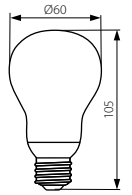

E27

LED SMD

WIDE N LED

LED Leuchten
LED lamps
Lampes LED

WIDE N LED SMD E27

220-240V ~ 50/60Hz

7

7-57