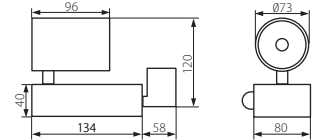

TRAKO LED COB-11

TRAKO LED COB-20

TRAKO LED COB-11

TRAKO LED COB-20

- ▶ casing: aluminum alloy / reflector: aluminum / lampshade: tempered glass
- ▶ Gehäuse: Aluminium Druckguss / Reflektor: Aluminium / Abdeckung: gehärtetes Glas