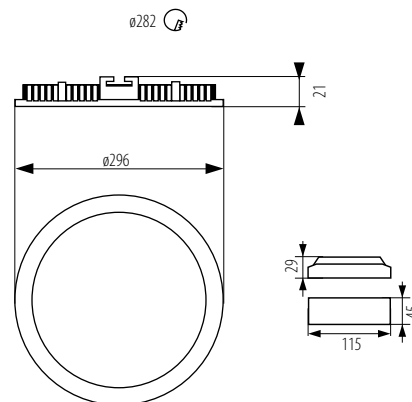

LED SMD

LED Downlight-Leuchte  
LED downlight fitting  
Luminaire de type downlight LED

# ROUNDA N LED 24W

ROUND LED...W

ROUND LED...SR

ROUND LED...SN

**Kanlux**

			[W]	Tc(K)	[lm]
ROUNDA N LED24W-WW-SN	22509	satinnickel satin nickel / nickel satiné	24	3000	1600
ROUNDA N LED24W-WW-SR	25844	silberfarbig / silver / argent	24	3000	1600
ROUNDA N LED24W-WW-W	25845	weiß / white / blanc	24	3000	1600
ROUNDA N LED24W-NW-SN	22508	satinnickel satin nickel / nickel satiné	24	4000	1700
ROUNDA N LED24W-NW-SR	25842	silberfarbig / silver / argent	24	4000	1700
ROUNDA N LED24W-NW-W	25843	weiß / white / blanc	24	4000	1700