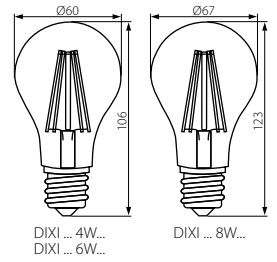

E27

LED
FILAMENT

DIXI FILLED

LED
technology

LED Leuchten
LED lamps
Lampes LED

DIXI FILLED 4W E27-WW

DIXI FILLED 8W E27-WW

220-240V ~
50/60Hz