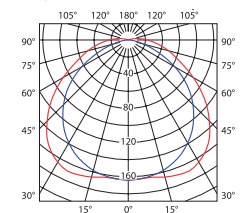

OFRA-A-SR

OFRA-A-W

OFRA TL-218A
OFRA 210A /4LED/

OFRA TL-236A
OFRA 220A /4LED/

curve of intensity distribution /
Lichtverteilungskurve
 $\eta = 51\%$

110°=165cd/klm C90-C270 [cd/1000lm]
OFRA TL-218A

curve of intensity distribution /
Lichtverteilungskurve
 $\eta = 54\%$

107°=164cd/klm C90-C270 [cd/1000lm]
OFRA TL-236A

▶ casing: steel sheet / reflector: aluminum / lampshade/diffuser: plastic (PS)

▶ Gehäuse: Stahlblech / Reflektor: Aluminium / Abdeckung/Diffuser: Kunststoff (PS)