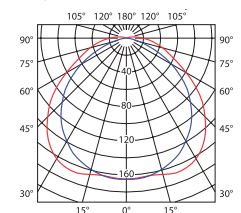

OFRA-A-SR

OFRA-A-W

OFRA TL-218A
OFRA 210A /4LED/

OFRA TL-236A
OFRA 220A /4LED/

curve of intensity distribution /
Lichtverteilungskurve
 $\eta = 51\%$

110°=165cd/klm C90-C270 [cd/1000lm]
OFRA TL-218A

curve of intensity distribution /
Lichtverteilungskurve
 $\eta = 54\%$

107°=164cd/klm C90-C270 [cd/1000lm]
OFRA TL-236A

▶ casing: steel sheet / reflector: aluminum / lampshade/diffuser: plastic (PS)

▶ Gehäuse: Stahlblech / Reflektor: Aluminium / Abdeckung/Diffuser: Kunststoff (PS)