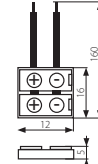

CONNECTOR 8

CONNECTOR 8-CP

CONNECTOR 8-CPC

CONNECTOR RGB 10

CONNECTOR RGB 10-CP

CONNECTOR RGB 10-CPC

▶ plastic

▶ Kunststoff

CONNECTOR 8

CONNECTOR RGB 10

CONNECTOR 8-CP

CONNECTOR RGB 10-CP

CONNECTOR 8-CPC

CONNECTOR RGB 10-CPC

**Kanlux**

	Kanlux	LED mm			[g]
CONNECTOR 8	19030	8	2	1/5/250	16
CONNECTOR 8-CP	19032	8	2	1/5/100	40
CONNECTOR 8-CPC	19033	8	2	1/5/100	56
CONNECTOR RGB 10	19038	10	4	1/5/250	20
CONNECTOR RGB 10-CP	19036	10	4	1/5/100	75
CONNECTOR RGB 10-CPC	19037	10	4	1/5/100	94

unit packet 20 pcs / Einzelverpackung 20 St.

▶ CONNECTOR 8, CONNECTOR 8-CPC is used for connecting the GRANDO LED or VOLCANO LED strips together

▶ CONNECTOR 8 und CONNECTOR 8-CPC dienen dem Zusammenschluss der Streifen GRANDO LED oder VOLCANO LED