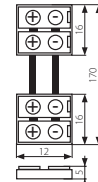

CONNECTOR 8

CONNECTOR RGB 10

CONNECTOR 8-CP

CONNECTOR RGB 10-CP

CONNECTOR 8-CPC

CONNECTOR RGB 10-CPC

**Kanlux**

	Kanlux	LED mm			[g]
CONNECTOR 8	19030	8	2	1/5/250	16
CONNECTOR 8-CP	19032	8	2	1/5/100	40
CONNECTOR 8-CPC	19033	8	2	1/5/100	56
CONNECTOR RGB 10	19038	10	4	1/5/250	20
CONNECTOR RGB 10-CP	19036	10	4	1/5/100	75
CONNECTOR RGB 10-CPC	19037	10	4	1/5/100	94

unit packet 20 pcs / Einzelverpackung 20 St.

▶ CONNECTOR 8, CONNECTOR 8-CPC is used for connecting the GRANDO LED or VOLCANO LED strips together

▶ CONNECTOR 8 und CONNECTOR 8-CPC dienen dem Zusammenschluss der Streifen GRANDO LED oder VOLCANO LED