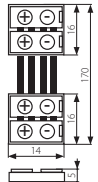

CONNECTOR 8

CONNECTOR RGB 10

CONNECTOR 8-CP

CONNECTOR RGB 10-CP

CONNECTOR 8-CPC

CONNECTOR RGB 10-CPC

**Kanlux**

	Kanlux	LED mm			[g]
CONNECTOR 8	19030	8	2	1/5/250	16
CONNECTOR 8-CP	19032	8	2	1/5/100	40
CONNECTOR 8-CPC	19033	8	2	1/5/100	56
CONNECTOR RGB 10	19038	10	4	1/5/250	20
CONNECTOR RGB 10-CP	19036	10	4	1/5/100	75
CONNECTOR RGB 10-CPC	19037	10	4	1/5/100	94

unit packet 20 pcs / Einzelverpackung 20 St.

▶ CONNECTOR 8, CONNECTOR 8-CPC is used for connecting the GRANDO LED or VOLCANO LED strips together

▶ CONNECTOR 8 und CONNECTOR 8-CPC dienen dem Zusammenschluss der Streifen GRANDO LED oder VOLCANO LED