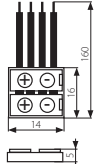

CONNECTOR 8

CONNECTOR 8-CP

CONNECTOR 8-CPC

CONNECTOR RGB 10

CONNECTOR RGB 10-CP

CONNECTOR RGB 10-CPC

▶ plastic

▶ Kunststoff

CONNECTOR 8

CONNECTOR RGB 10

CONNECTOR 8-CP

CONNECTOR RGB 10-CP

CONNECTOR 8-CPC

CONNECTOR RGB 10-CPC

**Kanlux**

	Kanlux	LED mm			[g]
CONNECTOR 8	19030	8	2	1/5/250	16
CONNECTOR 8-CP	19032	8	2	1/5/100	40
CONNECTOR 8-CPC	19033	8	2	1/5/100	56
CONNECTOR RGB 10	19038	10	4	1/5/250	20
CONNECTOR RGB 10-CP	19036	10	4	1/5/100	75
CONNECTOR RGB 10-CPC	19037	10	4	1/5/100	94

unit packet 20 pcs / Einzelverpackung 20 St.

▶ CONNECTOR 8, CONNECTOR 8-CPC is used for connecting the GRANDO LED or VOLCANO LED strips together

▶ CONNECTOR 8 und CONNECTOR 8-CPC dienen dem Zusammenschluss der Streifen GRANDO LED oder VOLCANO LED