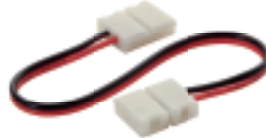

CONNECTOR 8

CONNECTOR 8-CP

CONNECTOR 8-CPC

CONNECTOR RGB 10

CONNECTOR RGB 10-CP

CONNECTOR RGB 10-CPC

▶ plastic

▶ Kunststoff

unit packet 20 pcs / Einzelverpackung 20 St.

▶ CONNECTOR 8, CONNECTOR 8-CPC is used for connecting the GRANDO LED or VOLCANO LED strips together

▶ CONNECTOR 8 und CONNECTOR 8-CPC dienen dem Zusammenschluss der Streifen GRANDO LED oder VOLCANO LED

▶ CONNECTOR RGB 10, CONNECTOR RGB 10-CPC is used for connecting the GRANDO LED-RGB or VOLCANO LED-RGB strips together

▶ CONNECTOR RGB 10, CONNECTOR RGB 10-CPC dienen dem Zusammenschluss der Streifen GRANDO LED-RGB oder VOLCANO LED-RGB

▶ CONNECTOR RGB 10-CP dient dem Versorgungsanschluss an die Streife GRANDO LED-RGB oder VOLCANO LED-RGB