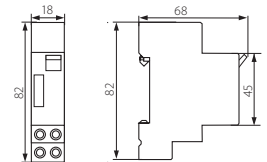

## Time lag switch / Treppenhaus Zeitschaltuhr

AS

AS 1-7M

► casing: plastic

► Gehäuse: Kunststoff

**Kanlux**

AS 1-7M

18730