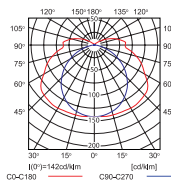

MAH PLUS-258-ABS/PC

- base: ABS material / clips, lampshade: polycarbonate (PC)
- Grundplatte: ABS-Werkstoff / Schnappverschlüsse, Abdeckung: Polycarbonat (PC)

			[W]		[g]
MAH PLUS-118-ABS/PC	18515	grey / grau	1 x 18	12	880
MAH PLUS-136-ABS/PC	18519	grey / grau	1 x 36	9	1460
MAH PLUS-158-ABS/PC	18523	grey / grau	1 x 58	8	1830
MAH PLUS-218-ABS/PC	18517	grey / grau	2 x 18	9	1090
MAH PLUS-236-ABS/PC	18521	grey / grau	2 x 36	6	1880
MAH PLUS-258-ABS/PC	18525	grey / grau	2 x 58	6	2370