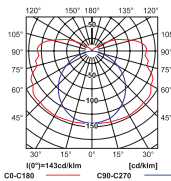

MAH PLUS-136-ABS/PC

curve of intensity distribution /
Lichtverteilungskurve
 $\eta = 77\%$