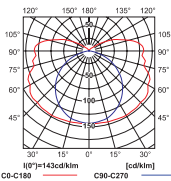

MAH PLUS-118-ABS/PC

curve of intensity distribution /
Lichtverteilungskurve
 $\eta = 77\%$