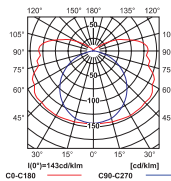

MAH PLUS-158-ABS/PC

curve of intensity distribution /
Lichtverteilungskurve
 $\eta = 65\%$