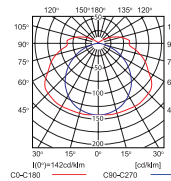

MAH PLUS-236-ABS/PC

curve of intensity distribution /
Lichtverteilungskurve
 $\eta = 65\%$