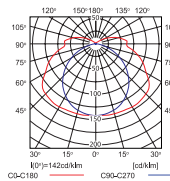

MAH PLUS-218-ABS/PC

curve of intensity distribution /
Lichtverteilungskurve
 $\eta = 65\%$