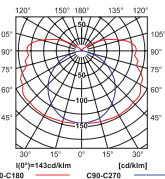

curve of intensity distribution /
Lichtverteilungskurve
 $\eta = 77\%$

MAH PLUS-158-ABS/PS