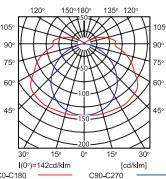

curve of intensity distribution /
Lichtverteilungskurve
 $\eta = 65\%$

MAH PLUS-218-ABS/PS