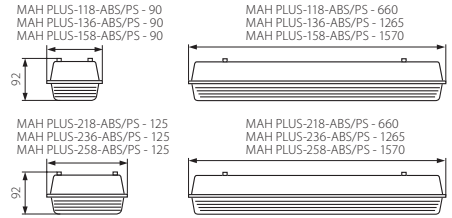

▶ base: ABS material / clips: polycarbonate (PC) / lampshade: polystyrene (PS)

▶ Grundplatte: ABS-Werkstoff / Schnappverschlüsse: Polycarbonat (PC) / Abdeckung: Polycarbonat (PC)

MAH PLUS-118-ABS/PS	18514	grey / grau	1 x 18	12	12	870
MAH PLUS-136-ABS/PS	18518	grey / grau	1 x 36	9	9	1420
MAH PLUS-158-ABS/PS	18522	grey / grau	1 x 58	8	8	1730
MAH PLUS-218-ABS/PS	18516	grey / grau	2 x 18	9	9	1070
MAH PLUS-236-ABS/PS	18520	grey / grau	2 x 36	6	6	1840
MAH PLUS-258-ABS/PS	18524	grey / grau	2 x 58	6	6	2310

simple assembling of the fitting to the base using snap fastening holders (included) / suspended mounting plate for easy connection and fitting service / sealing choke for feeder cable
einfache Montage der Leuchte mit den beigelegten Rasthaltern / Abgehängte Montageplatte für den einfachen Anschluss und Montage-Service / dichtende Drossel, die dem Einführen der Versorgungsleitung dient

ACCESSORIES / ZUBEHÖR