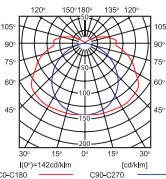

curve of intensity distribution /
Lichtverteilungskurve
 $\eta = 65\%$

MAH PLUS-236-ABS/PS