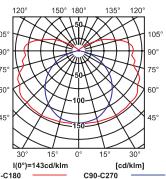

curve of intensity distribution /
Lichtverteilungskurve
 $\eta = 77\%$

MAH PLUS-136-ABS/PS