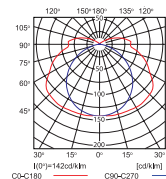

curve of intensity distribution /
Lichtverteilungskurve
 $\eta = 65\%$

MAH PLUS-258-ABS/PS

▶ base: ABS material / clips: polycarbonate (PC) / lampshade: polystyrene (PS)

▶ Grundplatte: ABS-Werkstoff / Schnappverschlüsse: Polycarbonat (PC) / Abdeckung: Polycarbonat (PC)

MAH PLUS-118-ABS/PS	18514	grey / grau	1 x 18	12	12	870
MAH PLUS-136-ABS/PS	18518	grey / grau	1 x 36	9	9	1420
MAH PLUS-158-ABS/PS	18522	grey / grau	1 x 58	8	8	1730
MAH PLUS-218-ABS/PS	18516	grey / grau	2 x 18	9	9	1070
MAH PLUS-236-ABS/PS	18520	grey / grau	2 x 36	6	6	1840
MAH PLUS-258-ABS/PS	18524	grey / grau	2 x 58	6	6	2310