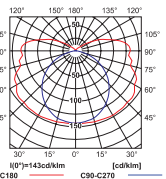

MAH PLUS-118-ABS/PS