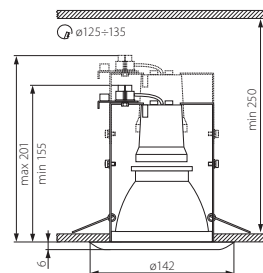

Downlight fitting / Einbau-Downlight

SHIRO DLO-220-SC

SHIRO DLL-220-SC

SHIRO DLO-220-SC

SHIRO DLL-220-SC

- ▶ casing, flange: steel sheet / reflector: aluminum / lampshade: tempered glass

- ▶ Gehäuse, Flansch: Metall / Reflektor: Aluminium / Abdeckung: gehärtetes Glas

Kanlux				
SHIRO DLO-220-SC	18290	satine chrome / satinchrom	680	www.kanlux.com
SHIRO DLL-220-SC	18291	satine chrome / satinchrom	780	

total length of light source max 135mm / Gesamtlänge der Lichtquelle max 135mm

Mini-downlight type fitting / Einbau-Downlight

OZON DLBS

OZON DLBS-1AV/27-W

OZON DLBS-1AV/27-C

OZON DLBS-1AV/27-C/M

curve of intensity distribution / Lichtverteilungskurve
η = 58%

- ▶ casing: steel sheet / reflector: aluminum