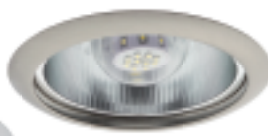

Downlight fitting / Einbau-Downlight

SHIRO DLO-220-SC

SHIRO DLL-220-SC

SHIRO DLO-220-SC

SHIRO DLL-220-SC

- ▶ casing, flange: steel sheet / reflector: aluminum / lampshade: tempered glass

- ▶ Gehäuse, Flansch: Metall / Reflektor: Aluminium / Abdeckung: gehärtetes Glas

Kanlux				
SHIRO DLO-220-SC	18290	satine chrome / satinchrom	680	www.kanlux.com
SHIRO DLL-220-SC	18291	satine chrome / satinchrom	780	

total length of light source max 135mm / Gesamtlänge der Lichtquelle max 135mm

Mini-downlight type fitting / Einbau-Downlight

OZON DLBS

OZON DLBS-1AV/27-W

OZON DLBS-1AV/27-C

OZON DLBS-1AV/27-C/M

curve of intensity distribution / Lichtverteilungskurve
η = 58%

- ▶ casing: steel sheet / reflector: aluminum

- ▶ Gehäuse: Stahlblech / Reflektor: Aluminium

Kanlux				
OZON DLBS-1AV/27-W	00905	white / weiß	290	www.kanlux.com
OZON DLBS-1AV/27-C	00907	chrome / chrom		
OZON DLBS-1AV/27-C/M	00908	mat chrome / mattchrom		