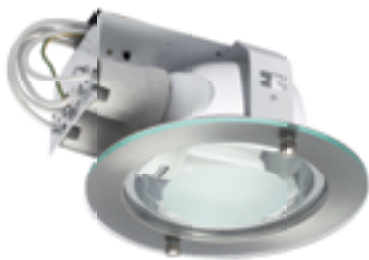

Downlight fitting / Einbau-Downlight

SHIRO DLO-220-SC

SHIRO DLL-220-SC

SHIRO DLO-220-SC

SHIRO DLL-220-SC

- ▶ casing, flange: steel sheet / reflector: aluminum / lampshade: tempered glass

- ▶ Gehäuse, Flansch: Metall / Reflektor: Aluminium / Abdeckung: gehärtetes Glas

Kanlux				
SHIRO DLO-220-SC	18290	satine chrome / satinchrom	680	www.kanlux.com
SHIRO DLL-220-SC	18291	satine chrome / satinchrom	780	

total length of light source max 135mm / Gesamtlänge der Lichtquelle max 135mm

Mini-downlight type fitting / Einbau-Downlight

OZON DLBS

OZON DLBS-1AV/27-W

OZON DLBS-1AV/27-C

OZON DLBS-1AV/27-C/M

curve of intensity distribution / Lichtverteilungskurve
η = 58%

- ▶ casing: steel sheet / reflector: aluminum

- ▶ Gehäuse: Stahlblech / Reflektor: Aluminium

Kanlux				
OZON DLBS-1AV/27-W	00905	white / weiß	290	www.kanlux.com
OZON DLBS-1AV/27-C	00907	chrome / chrom		
OZON DLBS-1AV/27-C/M	00908	mat chrome / mattchrom		