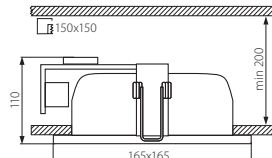

Downlight fitting / Einbau-Downlight

SHIRO DLO-220-SC

SHIRO DLL-220-SC

SHIRO DLO-220-SC

SHIRO DLL-220-SC

- ▶ casing, flange: steel sheet / reflector: aluminum / lampshade: tempered glass

- ▶ Gehäuse, Flansch: Metall / Reflektor: Aluminium / Abdeckung: gehärtetes Glas

Kanlux				
SHIRO DLO-220-SC	18290	satine chrome / satinchrom	680	www.kanlux.com
SHIRO DLL-220-SC	18291	satine chrome / satinchrom	780	

total length of light source max 135mm / Gesamtlänge der Lichtquelle max 135mm

Mini-downlight type fitting / Einbau-Downlight

OZON DLBS

OZON DLBS-1AV/27-W

OZON DLBS-1AV/27-C

OZON DLBS-1AV/27-C/M

curve of intensity distribution / Lichtverteilungskurve
η = 58%

- ▶ casing: steel sheet / reflector: aluminum