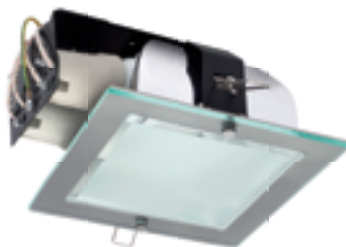

Downlight fitting / Einbau-Downlight

SHIRO DLO-220-SC

SHIRO DLL-220-SC

SHIRO DLO-220-SC

SHIRO DLL-220-SC

- ▶ casing, flange: steel sheet / reflector: aluminum / lampshade: tempered glass

- ▶ Gehäuse, Flansch: Metall / Reflektor: Aluminium / Abdeckung: gehärtetes Glas

Kanlux				
SHIRO DLO-220-SC	18290	satine chrome / satinchrom	680	www.kanlux.com
SHIRO DLL-220-SC	18291	satine chrome / satinchrom	780	

total length of light source max 135mm / Gesamtlänge der Lichtquelle max 135mm

Mini-downlight type fitting / Einbau-Downlight

OZON DLBS

OZON DLBS-1AV/27-W

OZON DLBS-1AV/27-C

OZON DLBS-1AV/27-C/M

curve of intensity distribution / Lichtverteilungskurve
η = 58%

- ▶ casing: steel sheet / reflector: aluminum

- ▶ Gehäuse: Stahlblech / Reflektor: Aluminium

Kanlux				
OZON DLBS-1AV/27-W	00905	white / weiß	290	www.kanlux.com
OZON DLBS-1AV/27-C	00907	chrome / chrom		
OZON DLBS-1AV/27-C/M	00908	mat chrome / mattchrom		