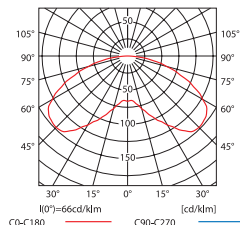

Mini-downlight type fitting / Einbau-Downlight

OZON DLBS

OZON DLBS-1AV/27-W

OZON DLBS-1AV/27-C

OZON DLBS-1AV/27-C/M

curve of intensity distribution / Lichtverteilungskurve
η = 58%

- ▶ casing: steel sheet / reflector: aluminum