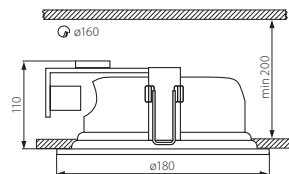

Downlight fitting / Einbau-Downlight

SHIRO DLO-220-SC

SHIRO DLL-220-SC

SHIRO DLO-220-SC

SHIRO DLL-220-SC

- ▶ casing, flange: steel sheet / reflector: aluminum / lampshade: tempered glass

- ▶ Gehäuse, Flansch: Metall / Reflektor: Aluminium / Abdeckung: gehärtetes Glas

Kanlux				
SHIRO DLO-220-SC	18290	satine chrome / satinchrom	680	www.kanlux.com
SHIRO DLL-220-SC	18291	satine chrome / satinchrom	780	

total length of light source max 135mm / Gesamtlänge der Lichtquelle max 135mm

Mini-downlight type fitting / Einbau-Downlight

OZON DLBS

OZON DLBS-1AV/27-W

OZON DLBS-1AV/27-C

OZON DLBS-1AV/27-C/M

curve of intensity distribution / Lichtverteilungskurve
η = 58%

- ▶ casing: steel sheet / reflector: aluminum