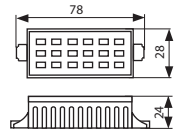

LED SMD

R7s

LED technology

RANGO MINI

LED Leuchten
LED lamps
Lampes LED

RANGO MINI R7S SMD

RANGO MINI

220-240V~
50/60Hz