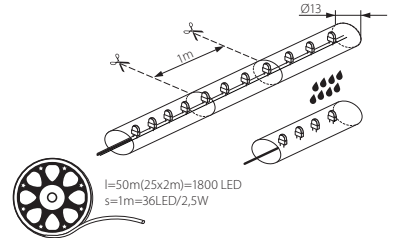

GIVRO LED-WW 50M

GIVRO LED-CW 50M

GIVRO LED-Y 50M

GIVRO LED-GN 50M

GIVRO LED-BL 50M

GIVRO LED-RE 50M

- ▶ casing: plastic
- ▶ Gehause: Kunststoff

Kanlux

GIVRO LED-WW 50M
 GIVRO LED-CW 50M
 GIVRO LED-Y 50M
 GIVRO LED-GN 50M
 GIVRO LED-BL 50M
 GIVRO LED-RE 50M

08642
 08630
 08634
 08633
 08631
 08632

warm white / warmwei
 cool white / kaltwei
 yellow / gelb
 green / grn
 blue / blau
 red / rot

50m long rope / the possibility to divide the LED strips into segments (1m = 36 x LED) / power cord of GIVRO PR SET, available in Kanlux offer, is needed for proper operation
 LED Schlauch 50m / mgliche Segmentteilung der LED-Streifen (1m = 36 x LED) / zum ordnungsgemaen Betrieb ist das Netzgerat GIVRO PR SET, erhaltlich im Angebot von Kanlux, erforderlich