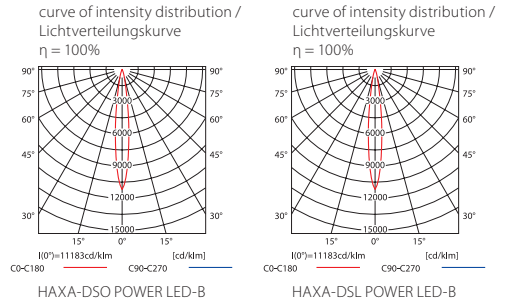

HAXA-DSO POWER LED-B

HAXA-DSL POWER LED-B

► casing: aluminum alloy cast

► Gehäuse: Aluminium

Kanlux	Kanlux		[g]
HAXA-DSO POWER LED-B	08103	aluminum / aluminium	36
HAXA-DSL POWER LED-B	08104	aluminum / aluminium	40