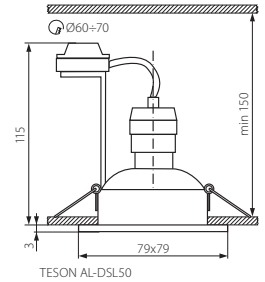

TESON AL-DSO50

TESON AL-DLS50

TESON AL-DSO50

TESON AL-DLS50

- ▶ casing: aluminum alloy cast
- ▶ Gehäuse: Aluminium Druckguss

Kanlux			[g]
TESON AL-DSO50	07372	aluminum / aluminium	100
TESON AL-DLS50	07373	aluminum / aluminium	112

TESON AL-DT

TESON AL-DTO50

TESON AL-DTL50

TESON AL-DTO50

TESON AL-DTL50

- ▶ casing: aluminum alloy cast
- ▶ Gehäuse: Aluminium Druckguss

Kanlux			[g]
TESON AL-DTO50	07370	aluminum / aluminium	118
TESON AL-DTL50	07371	aluminum / aluminium	130