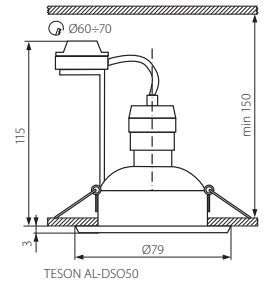

TESON AL-DSO50

TESON AL-DLS50

TESON AL-DSO50

TESON AL-DLS50

- ▶ casing: aluminum alloy cast
- ▶ Gehäuse: Aluminium Druckguss

Kanlux			[g]
TESON AL-DSO50	07372	aluminum / aluminium	100
TESON AL-DLS50	07373	aluminum / aluminium	112

TESON AL-DT

TESON AL-DTO50

TESON AL-DTL50

TESON AL-DTO50

TESON AL-DTL50

- ▶ casing: aluminum alloy cast
- ▶ Gehäuse: Aluminium Druckguss

Kanlux			[g]
TESON AL-DTO50	07370	aluminum / aluminium	118
TESON AL-DTL50	07371	aluminum / aluminium	130