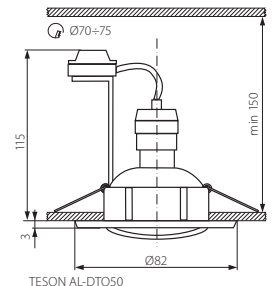

TESON AL-DSO50

TESON AL-DLS50

TESON AL-DSO50

TESON AL-DLS50

- ▶ casing: aluminum alloy cast
- ▶ Gehäuse: Aluminium Druckguss

Kanlux			[g]
TESON AL-DSO50	07372	aluminum / aluminium	100
TESON AL-DLS50	07373	aluminum / aluminium	112

TESON AL-DT

TESON AL-DTO50

TESON AL-DTL50

TESON AL-DTO50

TESON AL-DTL50

- ▶ casing: aluminum alloy cast
- ▶ Gehäuse: Aluminium Druckguss

Kanlux			[g]
TESON AL-DTO50	07370	aluminum / aluminium	118
TESON AL-DTL50	07371	aluminum / aluminium	130