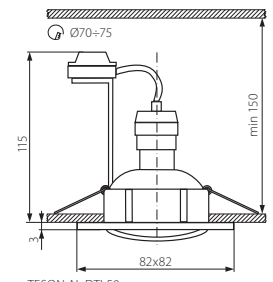

TESON AL-DSO50

TESON AL-DLS50

TESON AL-DSO50

TESON AL-DLS50

- ▶ casing: aluminum alloy cast
- ▶ Gehäuse: Aluminium Druckguss

Kanlux			[g]
TESON AL-DSO50	07372	aluminum / aluminium	100
TESON AL-DLS50	07373	aluminum / aluminium	112

TESON AL-DT

TESON AL-DTO50

TESON AL-DTL50

TESON AL-DTO50

TESON AL-DTL50

- ▶ casing: aluminum alloy cast
- ▶ Gehäuse: Aluminium Druckguss

Kanlux			[g]
TESON AL-DTO50	07370	aluminum / aluminium	118
TESON AL-DTL50	07371	aluminum / aluminium	130