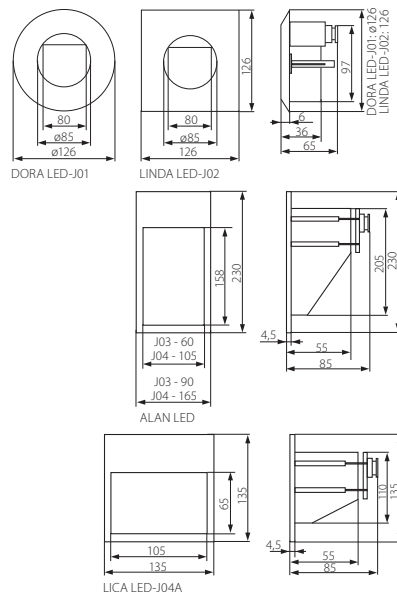

DORA LED-J01

LINDA LED-J02

ALAN LED-J03

ALAN LED-J04

LICA LED-J04A

- ▶ casing: aluminum alloy / cover: plastic
- ▶ Gehäuse: Aluminium Druckguss / Schutzscheibe: Kunststoff

Kanlux						
DORA LED-J01	04680	grey / grau	1,2	14 LED ✓	1/-/40	290
LINDA LED-J02	04681	grey / grau	1,2	14 LED ✓	1/-/40	336
ALAN LED-J03	04682	grey / grau	1,2	15 LED ✓	1/-/30	530
ALAN LED-J04	04683	grey / grau	1,5	18 LED ✓	1/-/30	670
LICA LED-J04A	04684	grey / grau	1,5	18 LED ✓	1/-/20	512

220-240V~ 50/60Hz Tc [K] 3800-4200 20000 (mm) 2 x (0,5-1) 0,2 IP 65 -20+35

possibility of pass-through supply up to 5 fittings / plastic mounting box included in the set
Durchgangsverbinding bis 5 Leuchten möglich / Einbaukunststoffdose im Lieferumfang