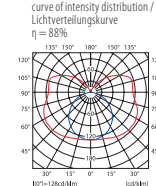

ALDO 118R
curve of intensity distribution /
Lichtverteilungskurve
η = 77%