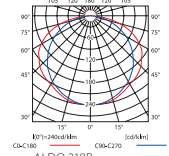

Batten lamp / Langfeldleuchten für Leuchstofflampe

- corps: steel sheet
- Koerper: Stahlblech

ALDO 118	04600	white / weiß	18	1/-/12	1110
ALDO 118R	08990	white / weiß	18	1/-/6	1300
ALDO 136	04602	white / weiß	36	1/-/12	1500
ALDO 136R	08991	white / weiß	36	1/-/6	1920
ALDO 158	04604	white / weiß	58	1/-/12	2030
ALDO 158R	08992	white / weiß	58	1/-/6	2520
ALDO 218	04601	white / weiß	2 x 18	1/-/12	1130
ALDO 218R	08993	white / weiß	2 x 18	1/-/6	1500
ALDO 236	04603	white / weiß	2 x 36	1/-/12	2190
ALDO 236R	08994	white / weiß	2 x 36	1/-/6	2950
ALDO 258	04605	white / weiß	2 x 58	1/-/12	2970
ALDO 258R	08995	white / weiß	2 x 58	1/-/6	3820

ALDO R fitted with a reflector / ALDO 158R and ALDO 258R are not recommended for installation on normally flammable surfaces
ALDO R ausgestattet mit dem Rückstrahler / ALDO 158R sowie ALDO 258R: die Montage auf leicht entzündlichen Flächen nicht geeignet

ACCESSORIES / ZUBEHÖR

ROPE-NT 150 SINGLE	07871	steel cord (single) for hanging ALDO fittings, 2 pcs in set / Stahlseilaufhängung für die Leuchten ALDO (single), Inhalt 2 Stück