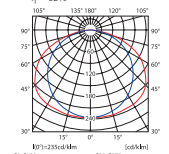

Batten lamp / Langfeldleuchten für Leuchstofflampe

- corps: steel sheet
- Koerper: Stahlblech

ALDO 118	04600	white / weiß	18	1/-/12	1110
ALDO 118R	08990	white / weiß	18	1/-/6	1300
ALDO 136	04602	white / weiß	36	1/-/12	1500
ALDO 136R	08991	white / weiß	36	1/-/6	1920
ALDO 158	04604	white / weiß	58	1/-/12	2030
ALDO 158R	08992	white / weiß	58	1/-/6	2520
ALDO 218	04601	white / weiß	2 x 18	1/-/12	1130
ALDO 218R	08993	white / weiß	2 x 18	1/-/6	1500
ALDO 236	04603	white / weiß	2 x 36	1/-/12	2190
ALDO 236R	08994	white / weiß	2 x 36	1/-/6	2950
ALDO 258	04605	white / weiß	2 x 58	1/-/12	2970
ALDO 258R	08995	white / weiß	2 x 58	1/-/6	3820

ALDO R fitted with a reflector / ALDO 158R and ALDO 258R are not recommended for installation on normally flammable surfaces
ALDO R ausgestattet mit dem Rückstrahler / ALDO 158R sowie ALDO 258R: die Montage auf leicht entzündlichen Flächen nicht geeignet

ACCESSORIES / ZUBEHÖR

ROPE-NT 150 SINGLE	07871	steel cord (single) for hanging ALDO fittings, 2 pcs in set / Stahlseilaufhängung für die Leuchten ALDO (single), Inhalt 2 Stück