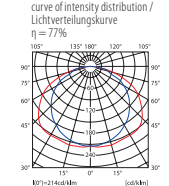

ALDO 118R
curve of intensity distribution /
Lichtverteilungskurve
η = 77%