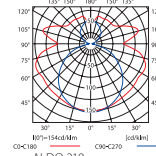

Batten lamp / Langfeldleuchten für Leuchstofflampe

- corps: steel sheet
- Koerper: Stahlblech

ALDO 118	04600	white / weiß	18	1/-/12	1110
ALDO 118R	08990	white / weiß	18	1/-/6	1300
ALDO 136	04602	white / weiß	36	1/-/12	1500
ALDO 136R	08991	white / weiß	36	1/-/6	1920
ALDO 158	04604	white / weiß	58	1/-/12	2030
ALDO 158R	08992	white / weiß	58	1/-/6	2520
ALDO 218	04601	white / weiß	2 x 18	1/-/12	1130
ALDO 218R	08993	white / weiß	2 x 18	1/-/6	1500
ALDO 236	04603	white / weiß	2 x 36	1/-/12	2190
ALDO 236R	08994	white / weiß	2 x 36	1/-/6	2950
ALDO 258	04605	white / weiß	2 x 58	1/-/12	2970
ALDO 258R	08995	white / weiß	2 x 58	1/-/6	3820

ALDO R fitted with a reflector / ALDO 158R and ALDO 258R are not recommended for installation on normally flammable surfaces
ALDO R ausgestattet mit dem Rückstrahler / ALDO 158R sowie ALDO 258R: die Montage auf leicht entzündlichen Flächen nicht geeignet

ACCESSORIES / ZUBEHÖR

ROPE-NT 150 SINGLE	07871	steel cord (single) for hanging ALDO fittings, 2 pcs in set / Stahlseilaufhängung für die Leuchten ALDO (single), Inhalt 2 Stück