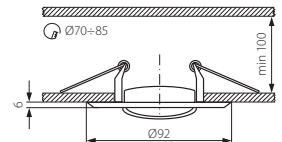

Ceiling lighting point fitting / Deckeneinbauleuchte

HORN CTC-3115

HORN CTC-3115-SN/G

HORN CTC-3115-SN/N

HORN CTC-3115-PS/G

HORN CTC-3115-PG/N

HORN CTC-3115-GM/N

► casing: steel sheet