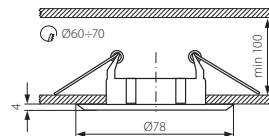

Ceiling lighting point fitting / Deckeneinbauleuchte

BASK CTC-5514-SN/G

BASK CTC-5514-SN/N

BASK CTC-5514-SG/N

BASK CTC-5514-PG/N

BASK CTC-5514-MPC/N

- ▶ casing: aluminum alloy cast
- ▶ Gehäuse: Aluminium Druckguss