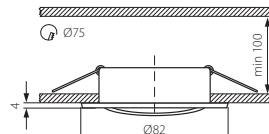

Ceiling lighting point fitting / Deckeneinbauleuchte

BASK CTC-5514-SN/G

BASK CTC-5514-SN/N

BASK CTC-5514-SG/N

BASK CTC-5514-PG/N

BASK CTC-5514-MPC/N

- ▶ casing: aluminum alloy cast
- ▶ Gehäuse: Aluminium Druckguss

Ceiling lighting point fitting / Deckeneinbauleuchte

BASK CTC-5515

BASK CTC-5515-SN/G

BASK CTC-5515-SN/N

BASK CTC-5515-SG/N

BASK CTC-5515-PG/N

BASK CTC-5515-MPC/N

- ▶ casing: aluminum alloy cast
- ▶ Gehäuse: Aluminium Druckguss