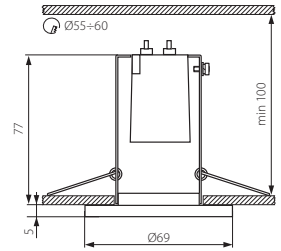

Ceiling lighting point fitting / Deckeneinbauleuchte

RAGO DL-R39-AB

RAGO DL-R39-C

RAGO DL-R39-C/M

▶ casing: steel sheet

▶ Gehäuse: Stahlblech

Kanlux

RAGO DL-R39-AB

Ceiling lighting point fitting / Deckeneinbauleuchte

RAGO DL-R50

RAGO DL-R50-W

RAGO DL-R50-G

RAGO DL-R50-AB

RAGO DL-R50-C

RAGO DL-R50-C/M

▶ casing: steel sheet