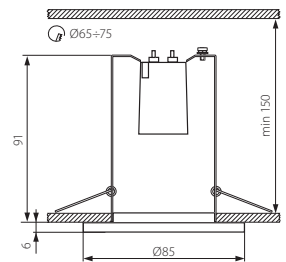

Ceiling lighting point fitting / Deckeneinbauleuchte

RAGO DL-R39-AB

RAGO DL-R39-C

RAGO DL-R39-C/M

▶ casing: steel sheet

▶ Gehäuse: Stahlblech

Kanlux

RAGO DL-R39-AB

Ceiling lighting point fitting / Deckeneinbauleuchte

RAGO DL-R50

RAGO DL-R50-W

RAGO DL-R50-G

RAGO DL-R50-AB

RAGO DL-R50-C

RAGO DL-R50-C/M

▶ casing: steel sheet