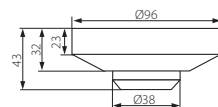

## ROLF JQ-O

ROLF JQ-O

- ▶ casing: plastic
- ▶ Gehäuse: Kunststoff

Kanlux

ROLF JQ-O

08821

white / weiß

maximum movement detection range is 9m / maximum horizontal operation angle for movement sensor is 360° / maximum vertical operational angle for movement sensor is 160° / possibility of fitting lighting time control from 6s to 12min / setting ambient illumination level at which the equipment operates / sensitivity adjustment range of 2...2000lx / movement detection: 0.3...3m/s (1...10km/h)