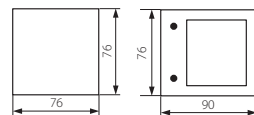

Wall lighting fitting, for fixed connection / Wandleuchte

ZENA EL-2

- ▶ casing: varnished pressed steel sheet / frosted glass

- ▶ Gehäuse: lackiertes Presstahlblech / Milchglasschirm

Kanlux			
ZENA EL-2	07231	satin chrome / satinchrom	280